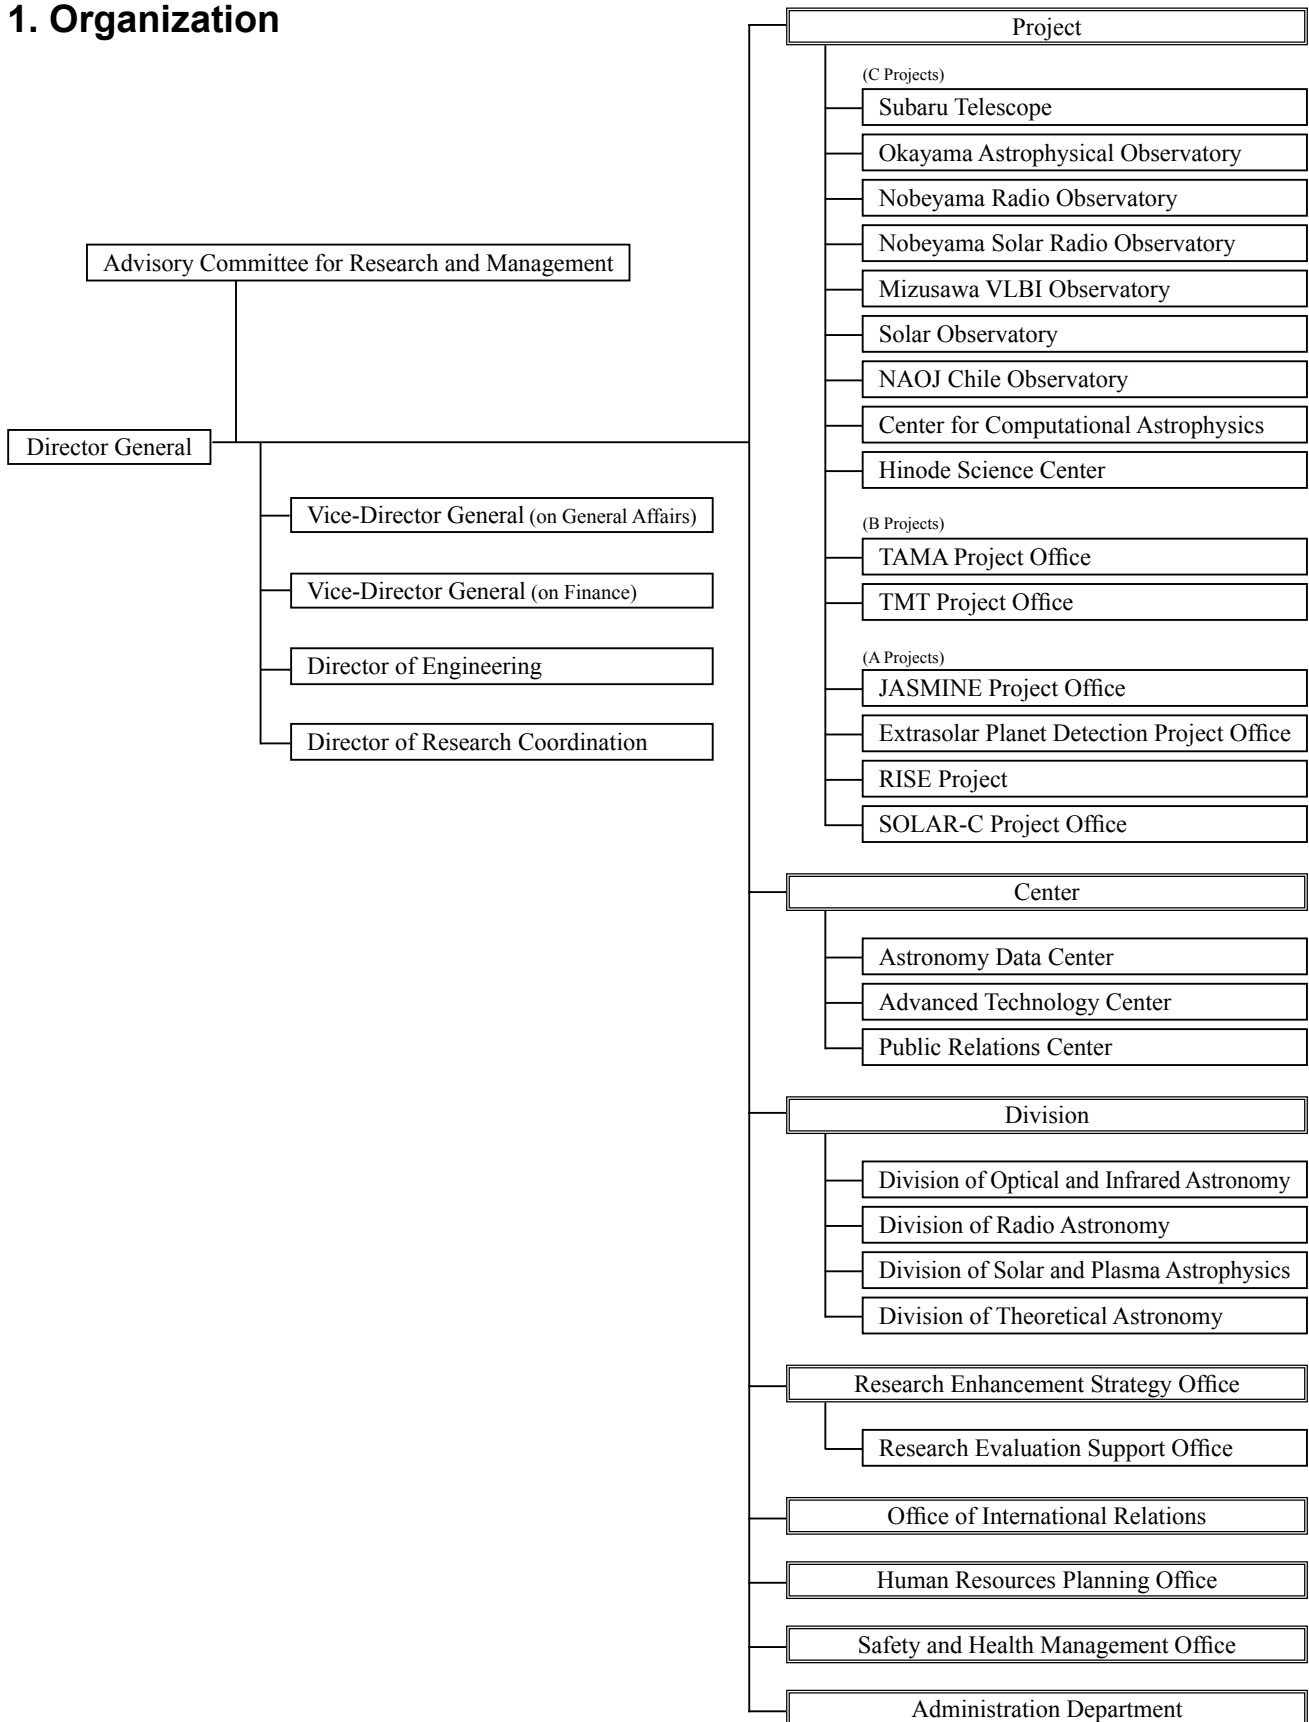

III Organization

1. Organization

2. Number of Staffs

(2014/3/31)

Permanent Employee	
Director General	1
Research and Academic Staff	156
Professor	27
Executive Engineer	0
Associate Professor	38
Chief Research Engineer	9
Assistant Professor	61
Research Associate	0
Research Engineer	21
Engineering Staff	36
Administrative Staff	53
Research Administrator Staff	3
Employee on Annual Salary System	35
Fixed-term Employee	
Full-time Contract Employee	88
Part-time Contract Employee	163