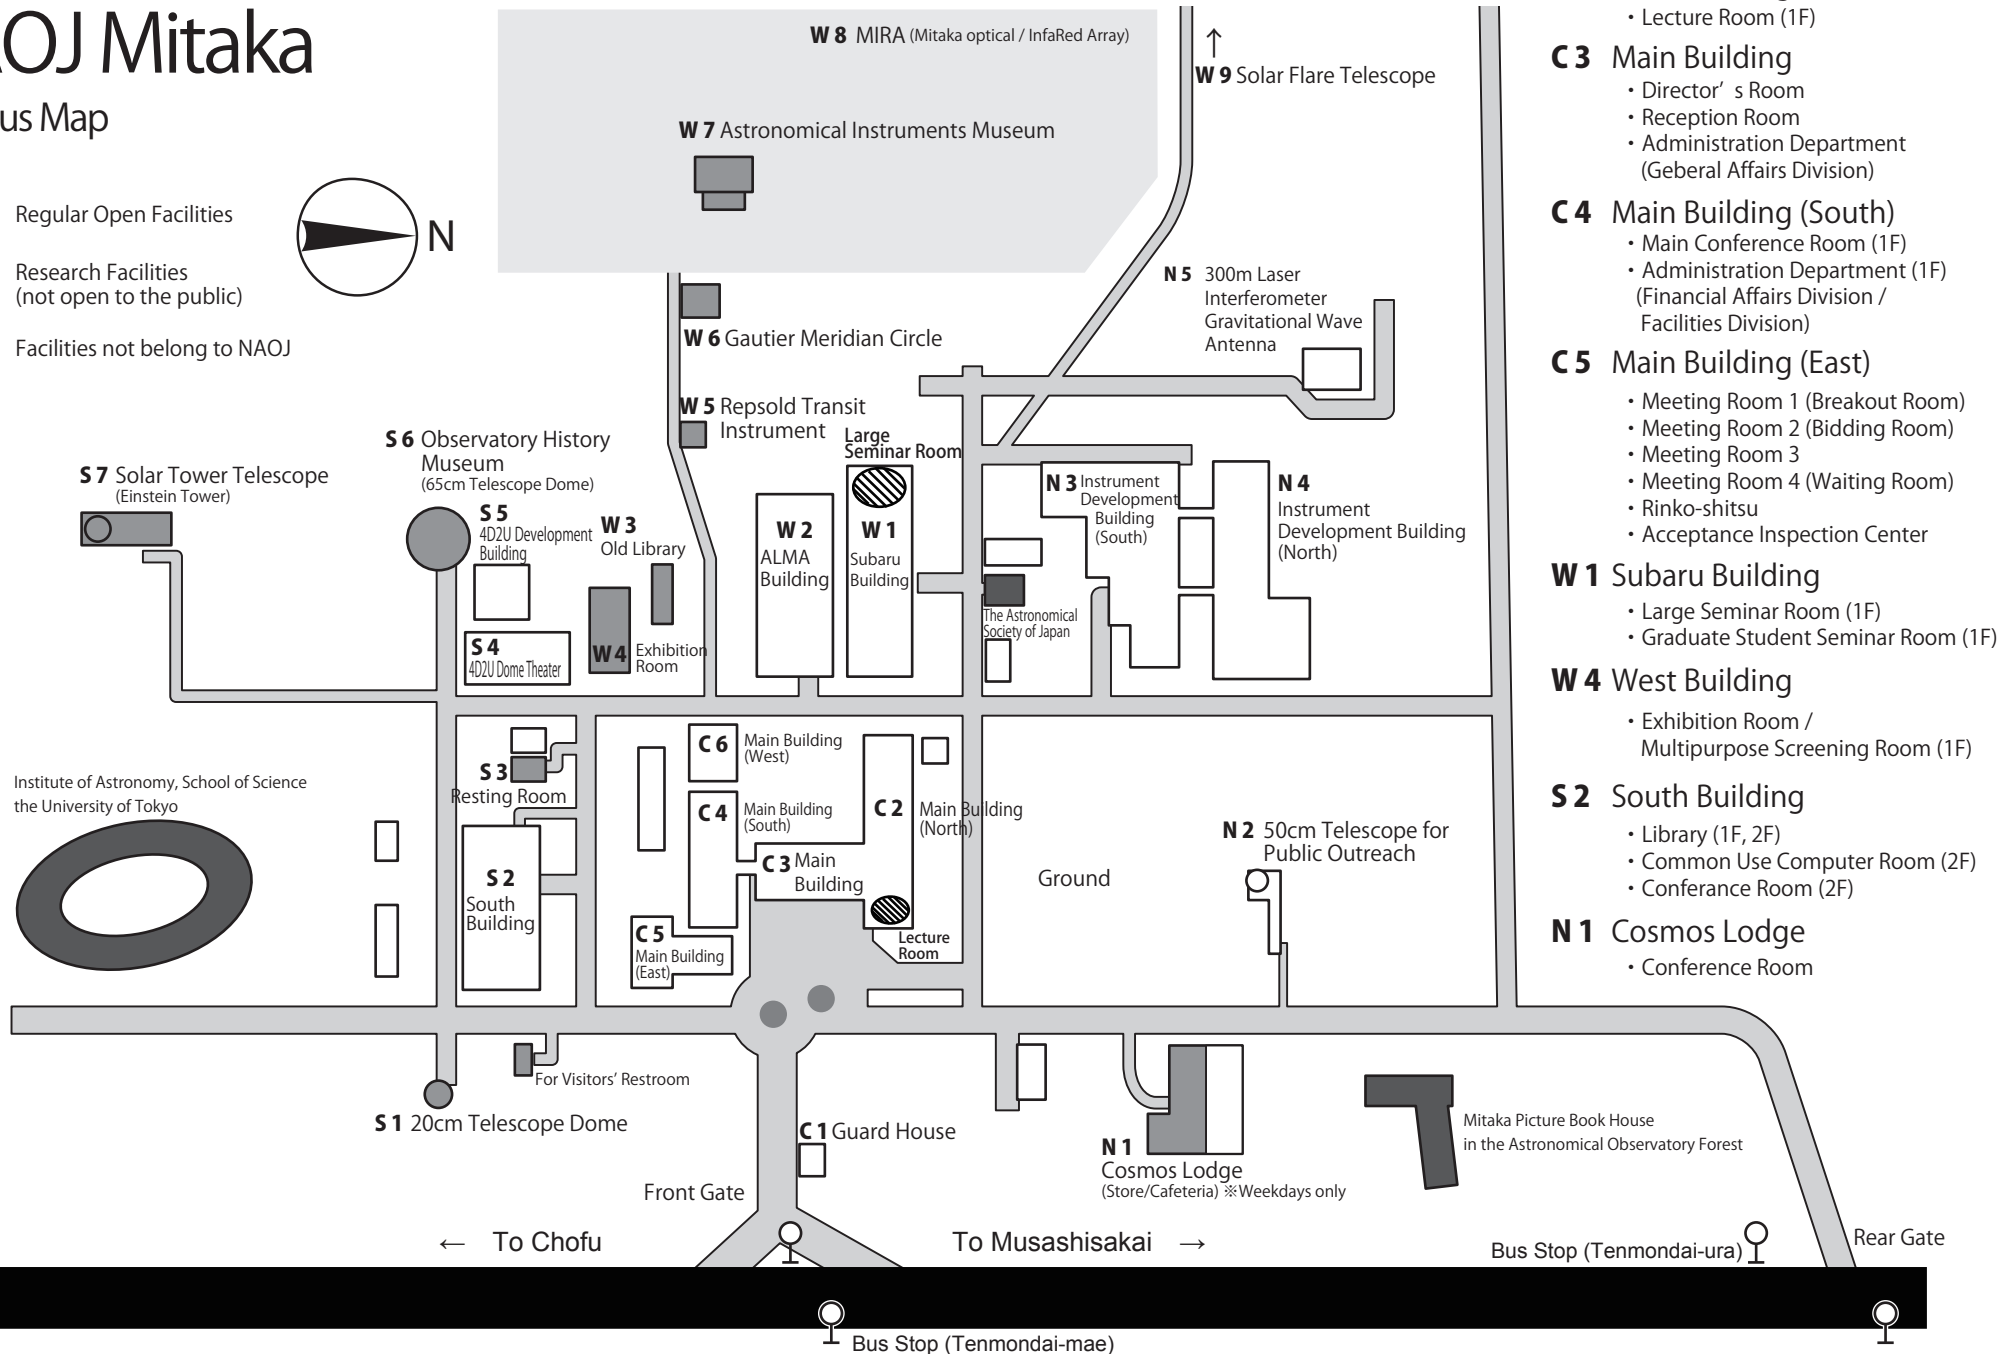

NAOJ Mitaka

Campus Map

-  Regular Open Facilities
-  Research Facilities (not open to the public)
-  Facilities not belong to NAOJ

C2 Main Building (North)

- Lecture Room (1F)

C3 Main Building

- Director's Room
- Reception Room
- Administration Department (General Affairs Division)

C4 Main Building (South)

- Main Conference Room (1F)
- Administration Department (1F) (Financial Affairs Division / Facilities Division)

C5 Main Building (East)

- Meeting Room 1 (Breakout Room)
- Meeting Room 2 (Bidding Room)
- Meeting Room 3
- Meeting Room 4 (Waiting Room)
- Rinko-shitsu
- Acceptance Inspection Center

W1 Subaru Building

- Large Seminar Room (1F)
- Graduate Student Seminar Room (1F)

W4 West Building

- Exhibition Room / Multipurpose Screening Room (1F)

S2 South Building

- Library (1F, 2F)
- Common Use Computer Room (2F)
- Conference Room (2F)

N1 Cosmos Lodge
(Store/Cafeteria) ※Weekdays only

Mitaka Picture Book House
in the Astronomical Observatory Forest

Bus Stop (Tenmondai-ura)

Rear Gate

Bus Stop (Tenmondai-mae)

← To Chofu